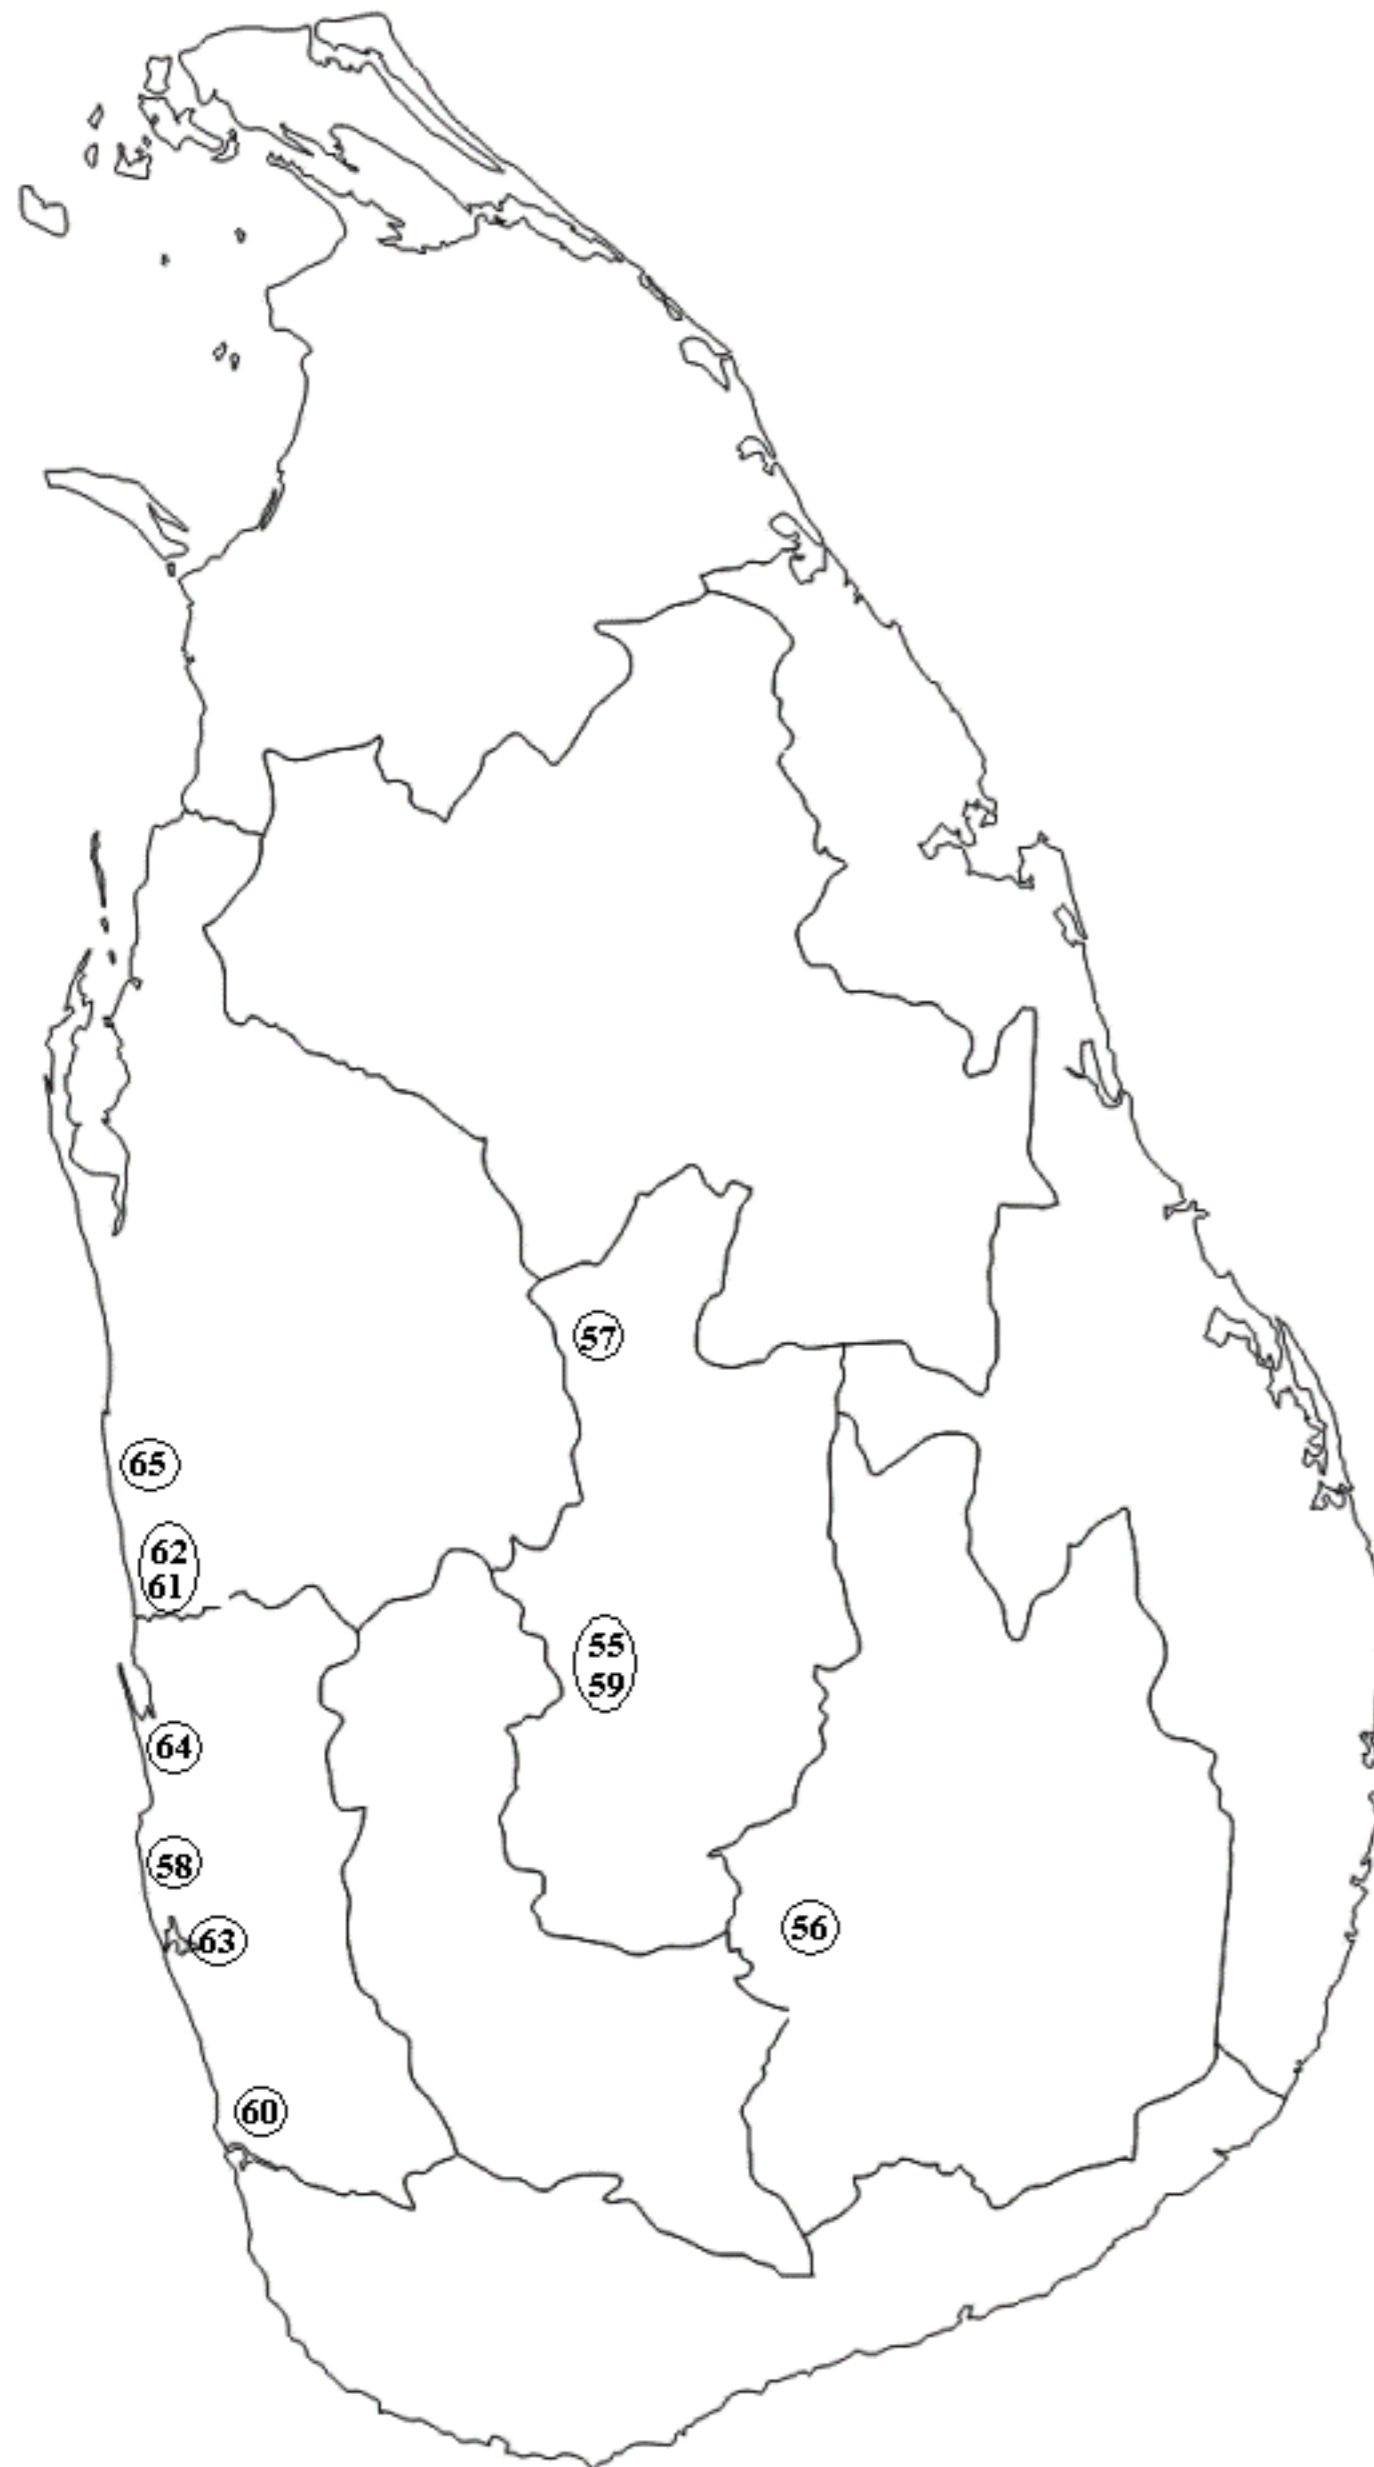

## BENEDICTINE MONASTERIES IN SRI LANKA AT A GLANCE

### I. Sylvestrine Congregation

- 55. St. Sylvester's Monastery - Monte Fano-Kandy
- 56. St. Benedict's Monastery - Adisham
- 57. St. Anthony of Padua Monastery - Wahakotte
- 58. Sacred Heart of Jesus Monastery - Rajagiriya
- 59. Marion Hill Monastery - Katugastota-Kandy
- 60. St. Antony's Church - Thoduwawa